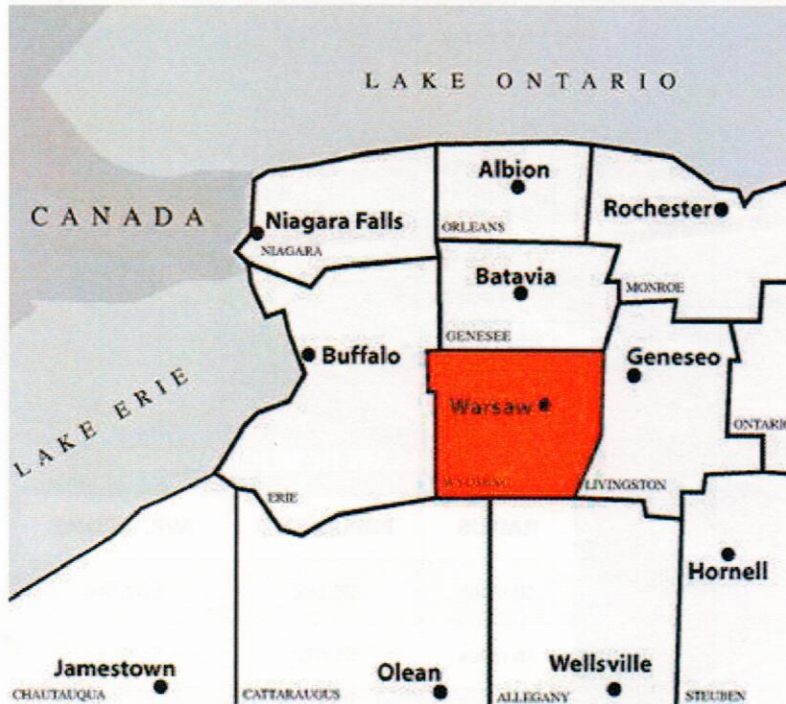

**Warsaw Shopping Center Warsaw, NY**

Up to 12,000+/- SF end cap and 7,000 +/- SF (may be subdivided)

**Regional Location Map:**

Located 20 miles South of Batavia

**LEASING AGENTS**

**Joseph Hucko**  
315-426-2624 ph  
joeh@washingtonstpartners.com